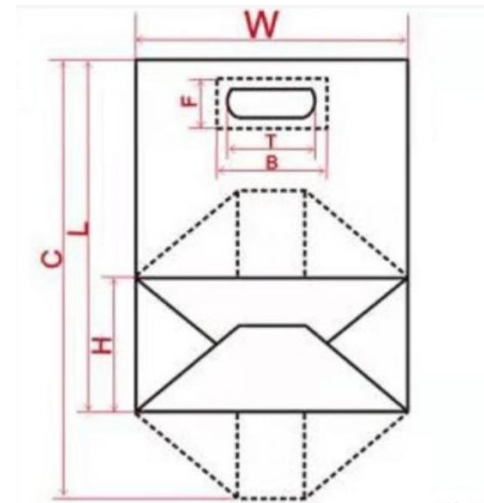

Technical Data

Technical Data	RZFD-330D
Bag length	270-530mm
Bag width	120-320mm
Bottom width	60-180mm
Paper web width	450-1050mm
Paper weight	60-150gsm
Paper roll diameter	Φ1200mm
Inner diameter of paper	Φ76mm
Patch handle length	75/85mm
Patch web width	130mm
Patch roll diameter	500mm
Speed	30-130bags/min
Machine weight	9000kg
Machine Dimension	12000 x 3450 x 1900mm